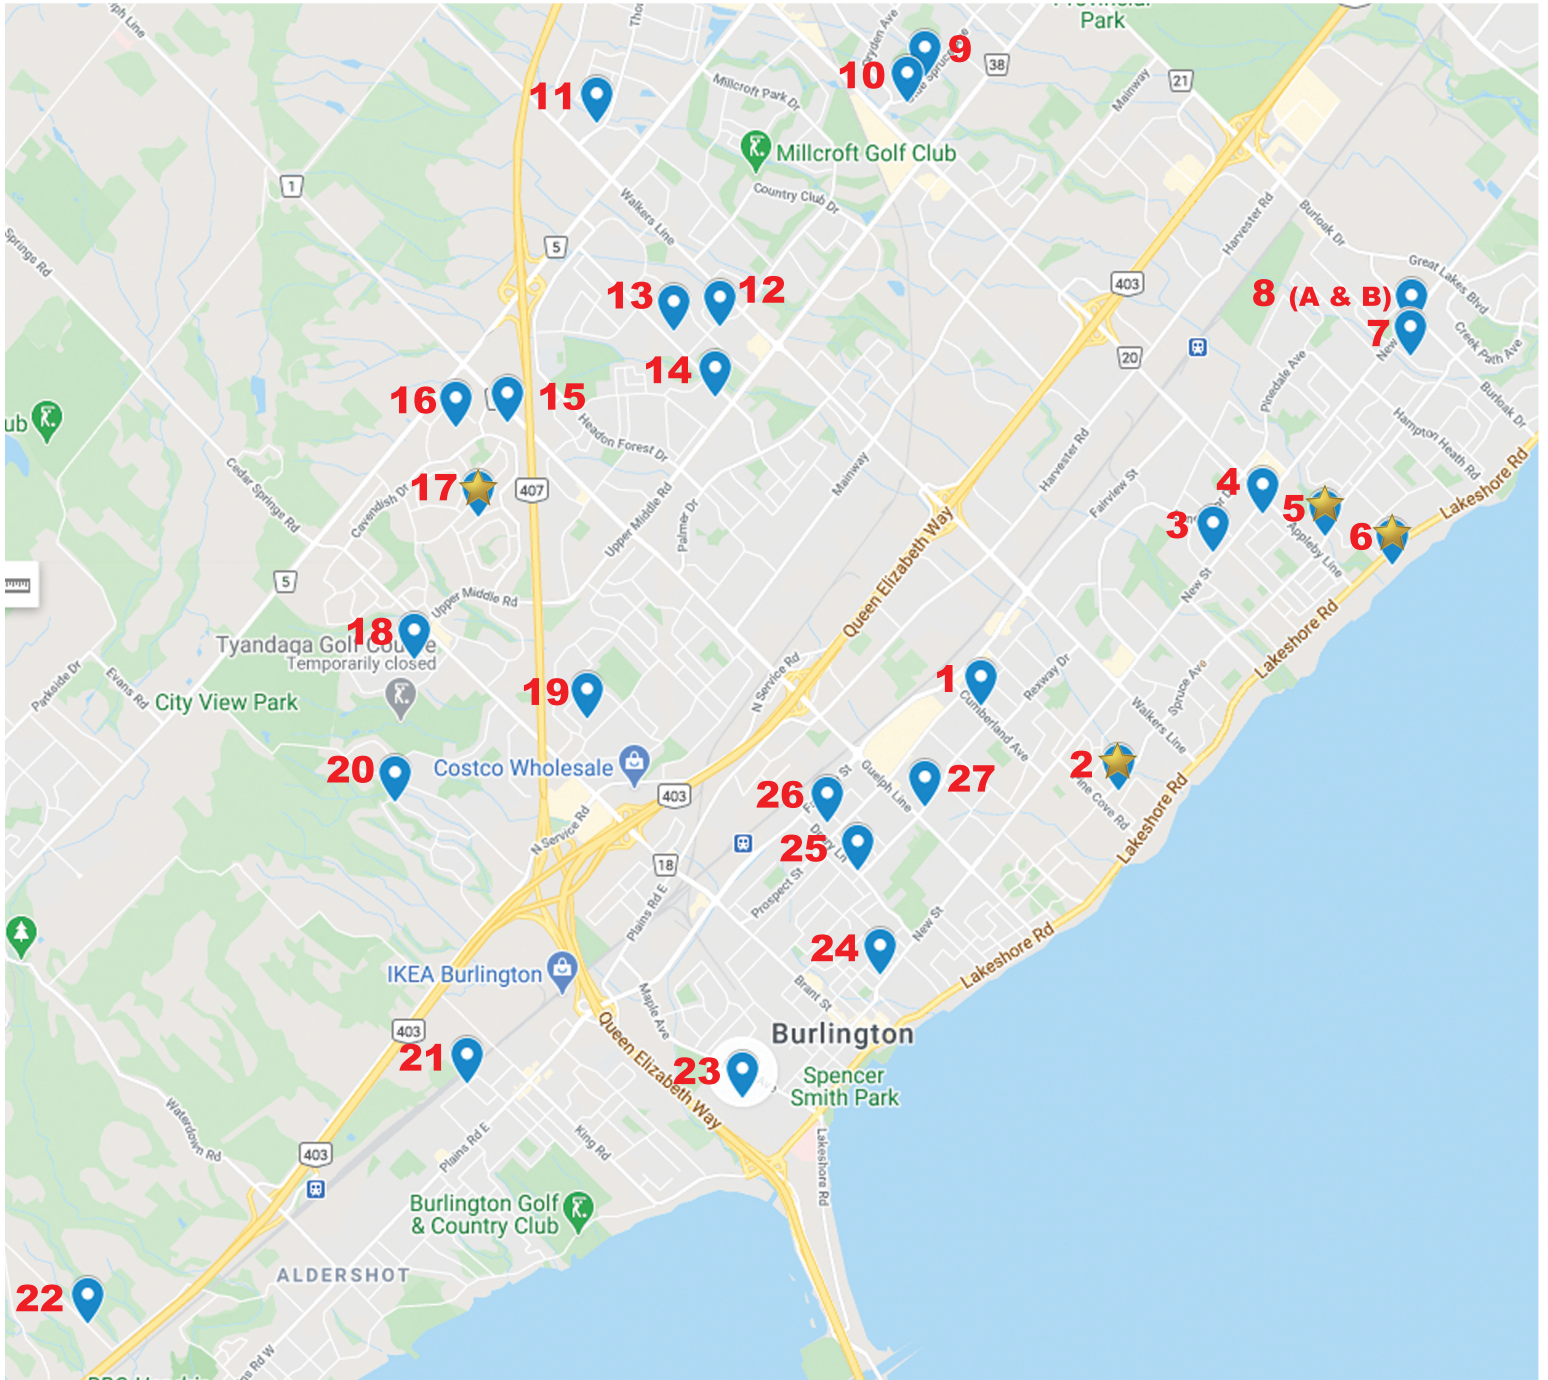

BURLINGTON CHRISTMAS CONTEST

2023

OFFICIAL MAP TO LOCATIONS OF ALL DECORATIONS

IF WE MISSED ANY LET US KNOW

TO VOTE PLEASE VISIT:

BurlingtonChristmasContest.com

BURLINGTON CHRISTMAS CONTEST

2023

OFFICIAL MAP TO LOCATIONS OF ALL DECORATIONS

IF WE MISSED ANY LET US KNOW

1 - 665 Cumberland Avenue (Contestant: Radar)

2 - 3360 Spruce Avenue *Hall Of Fame

3 - Kerry Drive

4 - Shane Court

5 - 5031 Spruce Avenue *Hall Of Fame

9 - 5183 Blue Spruce Aveue

10 - 5134 Blue Spruce Avenue

11 - Settlement Court

12 - 3346 Jordan Avenue (Contestant: Mees Family Tree Farm)

13 - 2158 Heidi Avenue (Contestant: Heidi)

14 - Windy Oaks Drive

15 - 2375 Brunswick Court (Contestant: Charlie Brown)

24 - 477 Holtby Avenue

25 - Drury Lane north of Woodward Road

26 - Ashley Avenue north of Prospect Road

27 - Woodward Road east of Guelph Line

WRITE NOTES
ABOUT YOUR
FAVORITES

TO VOTE PLEASE VISIT:

BurlingtonChristmasContest.com